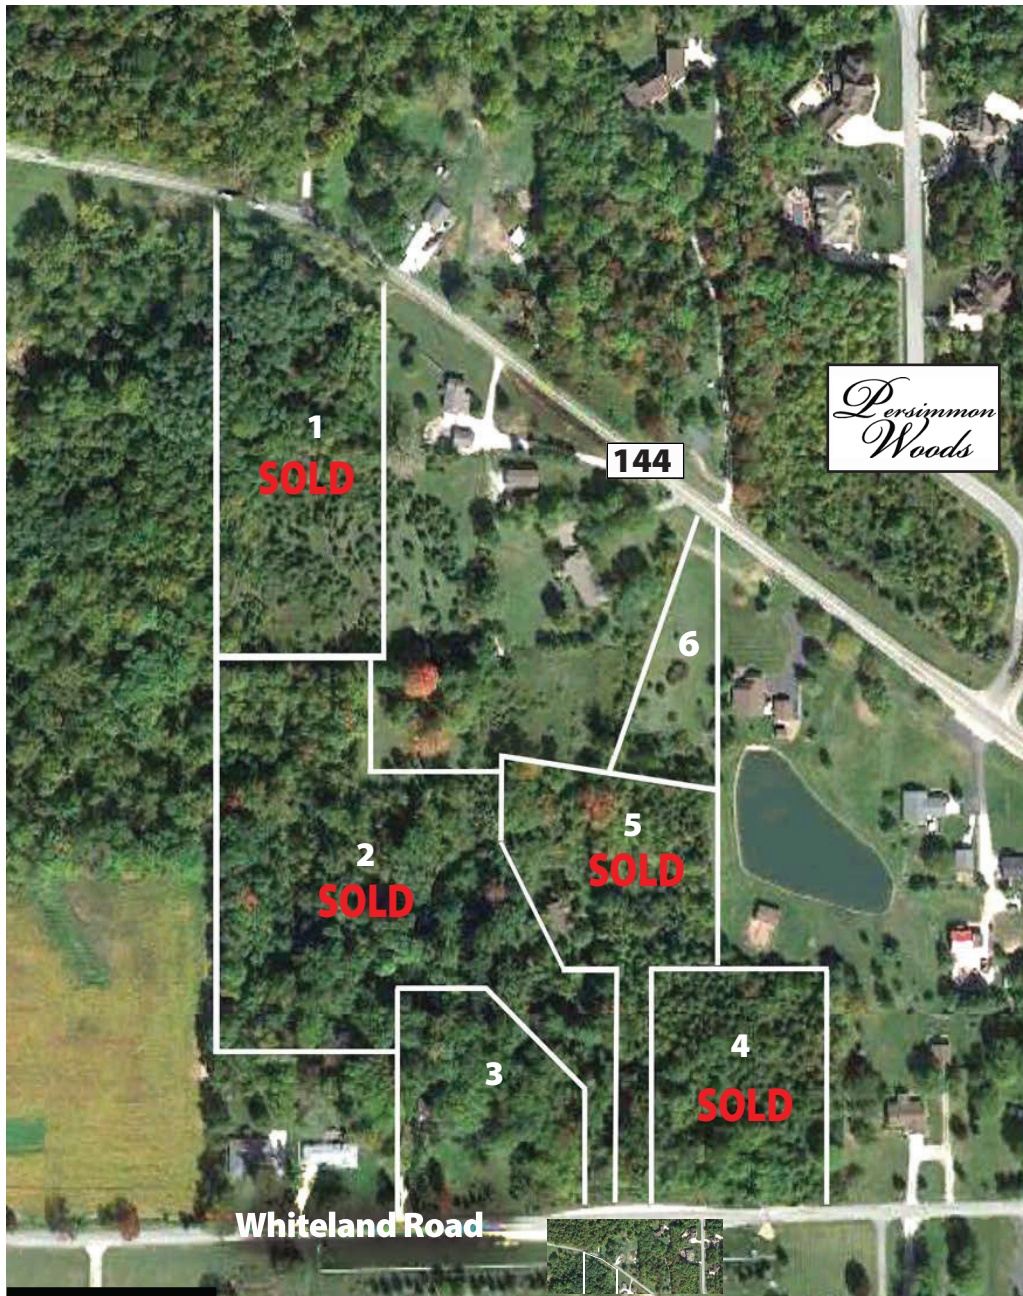

# SEGO WOODS

Peaceful and Serene Wooded Estates in Center Grove

UPDATED 12/28/18

Lot	Acreage (+/-)	Price
1	3.542	<b>SOLD</b>
2	6.289	<b>SOLD</b>
3	1.638	\$204,000
4	2.322	<b>SOLD</b>
5	2.728	<b>SOLD</b>
6	1.148	\$94,750